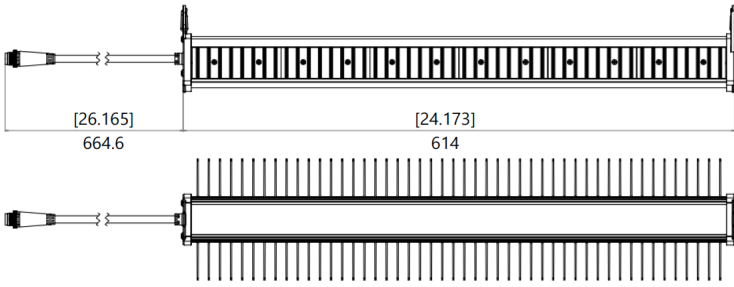

Impact-resistant design made of polycarbonate and aluminum

www.led.com for the latest in lighting innovations from the inventors of the LED

Mechanical outline

Dimensions in [inches]. Metric equivalent in mm.