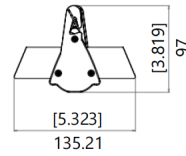

Impact-resistant design made of polycarbonate and aluminum

www.led.com for the latest in lighting innovations from the inventors of the LED

Mechanical outline

Dimensions in [inches]. Metric equivalent in mm.