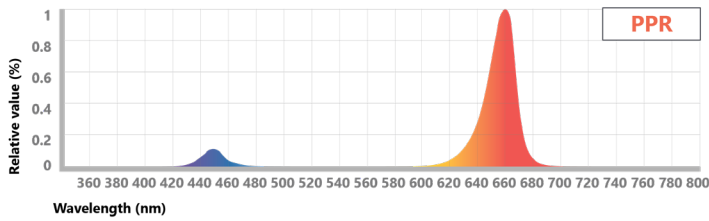

Impact-resistant design made of polycarbonate and aluminum

www.led.com for the latest in lighting innovations from the inventors of the LED

Mechanical outline

Dimensions in [inches]. Metric equivalent in mm.

Spectra

Type R

High red light to optimize plant growth and photosynthesis

Type B

Light that supports biomass and secondary metabolite production

Spectrum Photon Distribution				
Ratio	Blue PF	Green PF	Red PF	Far Red PF
PPR	9.5%	0.0%	90.5%	0.0%
PPB	18.2%	0.0%	81.8%	0.0%