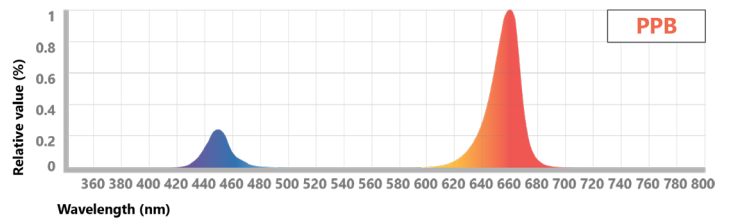

Spectra

Type R

High red light to optimize plant growth and photosynthesis

Type B

Light that supports biomass and secondary metabolite production

Spectrum Photon Distribution				
Ratio	Blue PF	Green PF	Red PF	Far Red PF
PPR	9.5%	0.0%	90.5%	0.0%
PPB	18.2%	0.0%	81.8%	0.0%

Product Information

SKU	Description	Spectrum	Electrical Power (W)	PPF (μmol/s)	Efficacy (μmol/J)	Package Quantity
93067254	GEHR3007M-N120CH-PPR-1 GEPSC070-210G-ADFNA	PPR	195	550	2.8	4pcs / box
93067255	GEHR3007MN120CH-PPB-1 GEPSC070-210G-ADFNA	PPB	195	525	2.7	4pcs / box